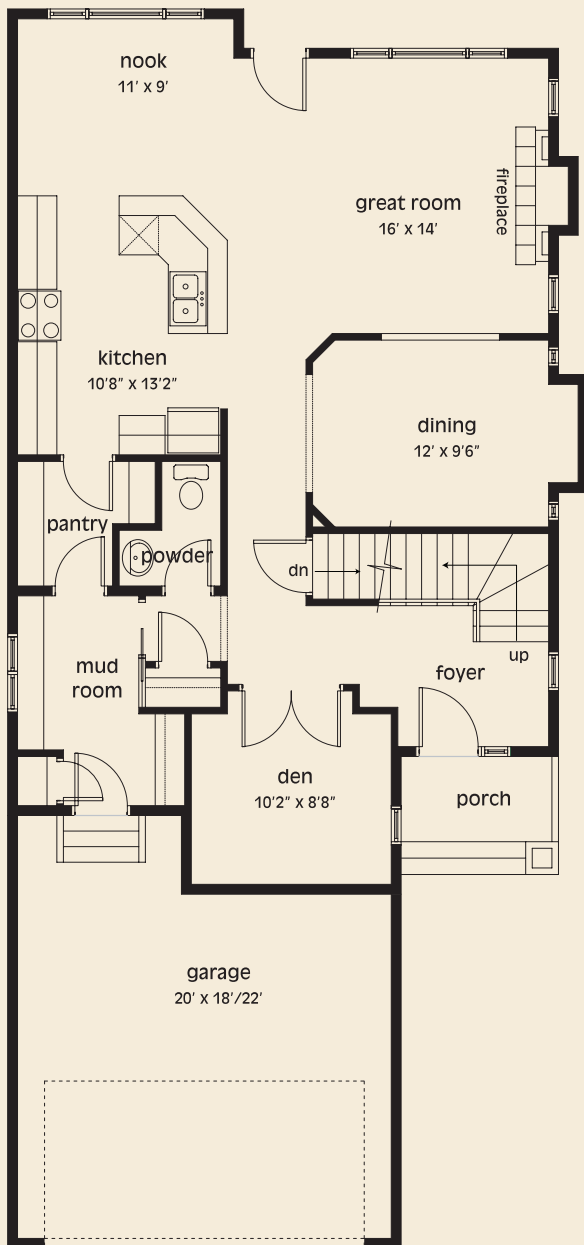

THE HEMLOCK

2,278 SQ.FT.

3 Bedrooms | 2+1/2 Bathrooms | Dining Room | Bonus Room

MAIN - 1,150 SQ.FT.

UPPER - 1,128 SQ.FT.