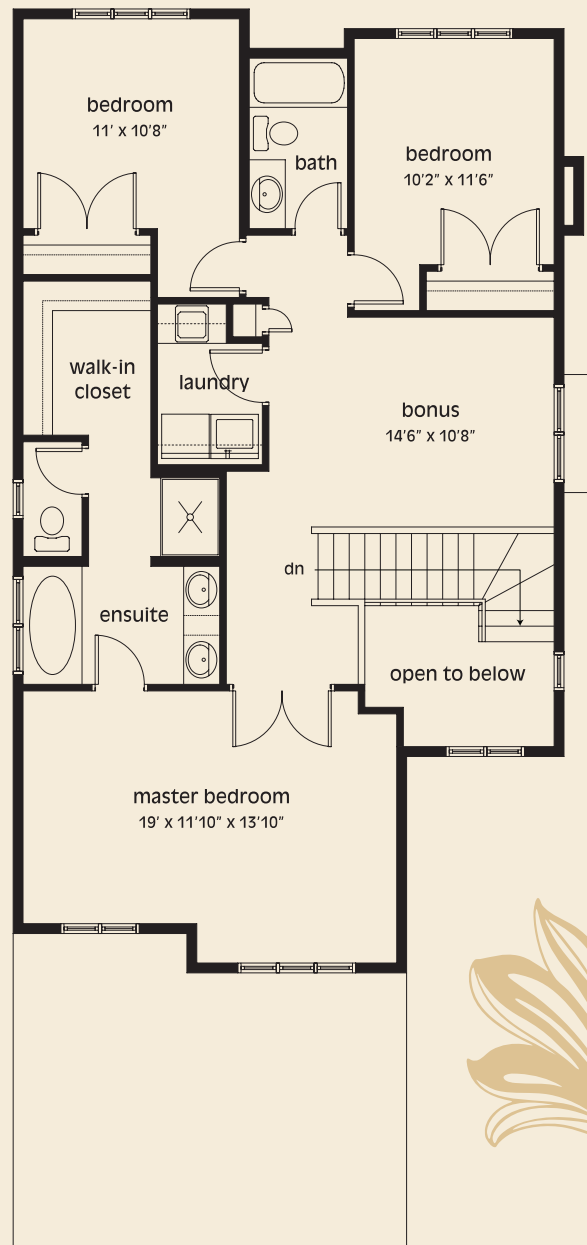

THE HEMLOCK

2,278 SQ.FT.

3 Bedrooms | 2+1/2 Bathrooms | Dining Room | Bonus Room

MAIN - 1,150 SQ.FT.

UPPER - 1,128 SQ.FT.