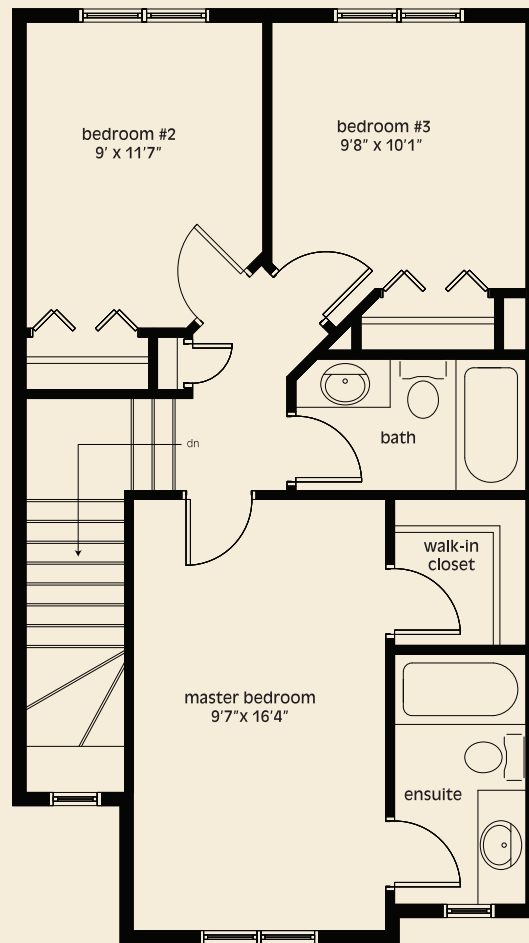

THE SYCAMORE

1,307 SQ.FT.

3 Bedrooms | 2+1/2 Bathrooms

MAIN - 687 SQ.FT.

UPPER - 620 SQ.FT.