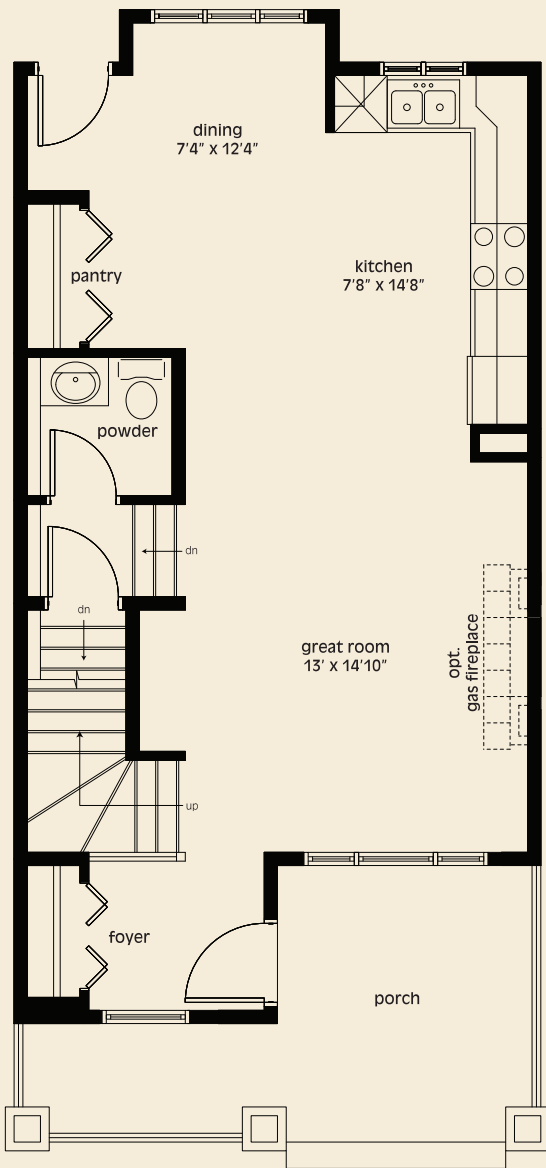

THE SYCAMORE

1,307 SQ.FT.

3 Bedrooms | 2+1/2 Bathrooms

MAIN - 687 SQ.FT.

UPPER - 620 SQ.FT.